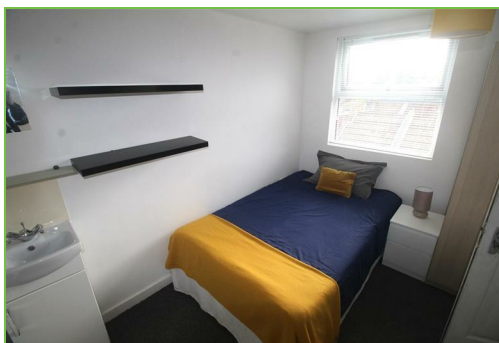

Room 5, 141 Upper Lewes Road, Brighton, East Sussex, BN2 3FG

Per Month £650 Per Month

ALL BILLS INCLUDED* £0 deposit option available* A second floor DOUBLE ROOM with stunning views across the city, located within this well-maintained HMO in Brighton town centre. Being FURNISHED with wardrobe, drawers and a double bed, & ALL BILLS INCLUDED with a communal kitchen with utility room, communal lounge/dining room and two communal shower rooms with a south/easterly aspect rear patio garden. SINGLE OCCUPANCY ONLY.